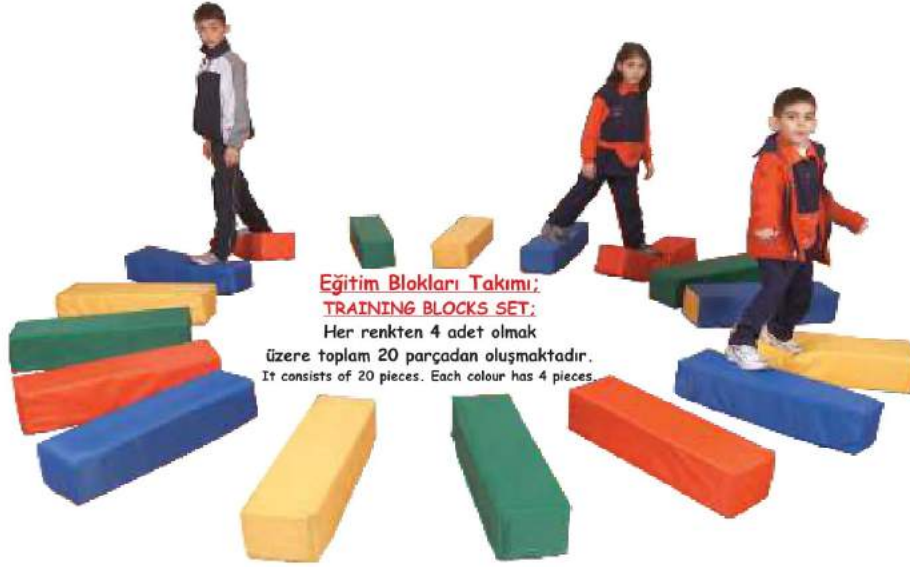

Eğitim Blokları Takımı:
TRAINING BLOCKS SET:
Her renkten 4 adet olmak üzere toplam 20 parçadan oluşmaktadır.
It consists of 20 pieces. Each colour has 4 pieces.

Kod: 2650

Eğitim Blokları Takımı
TRAINING BLOCK SET (SPONGE)