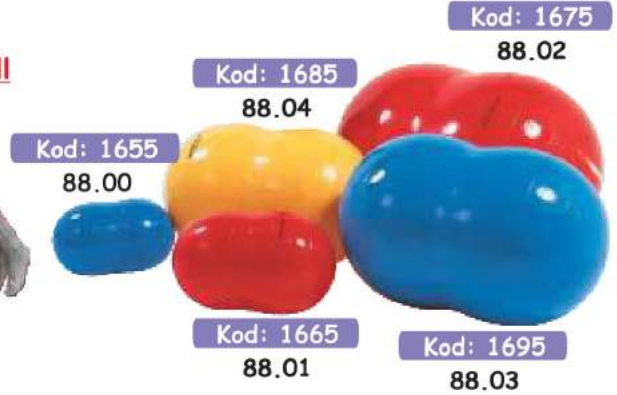

Physio Roll

Kod: 8830
Trambolin
(Çap: 100 cm)
TRAMPOLINE