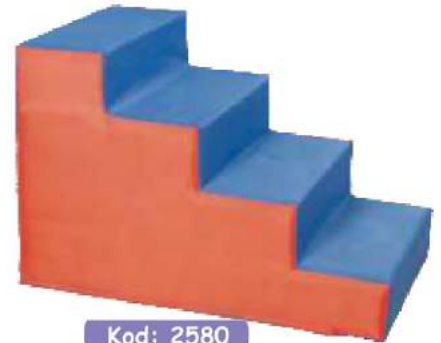

Kod: 2665
Silindir Blok (20x60 cm)
CYLINDER BLOCK

Kod: 2580
Sünger Basamak
(90x60 cm)
SPONGE STAIR