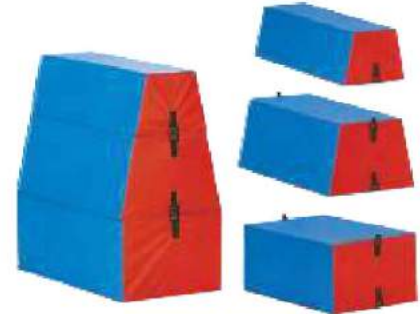

Kod: 2560
Atlama Süngeri Prizma
(3 Parça) (25x60x70 cm)
JUMPING SPONGE (PRISM) 3 PCS