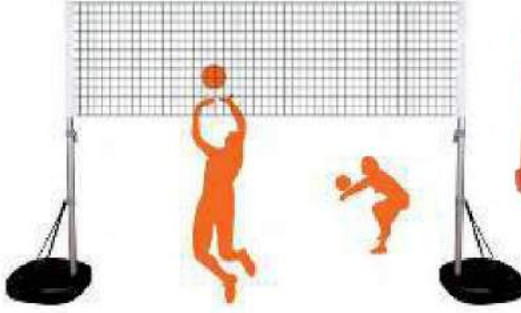

Kod: 8481
Voleybol Filesi
VOLLEYBALL NET