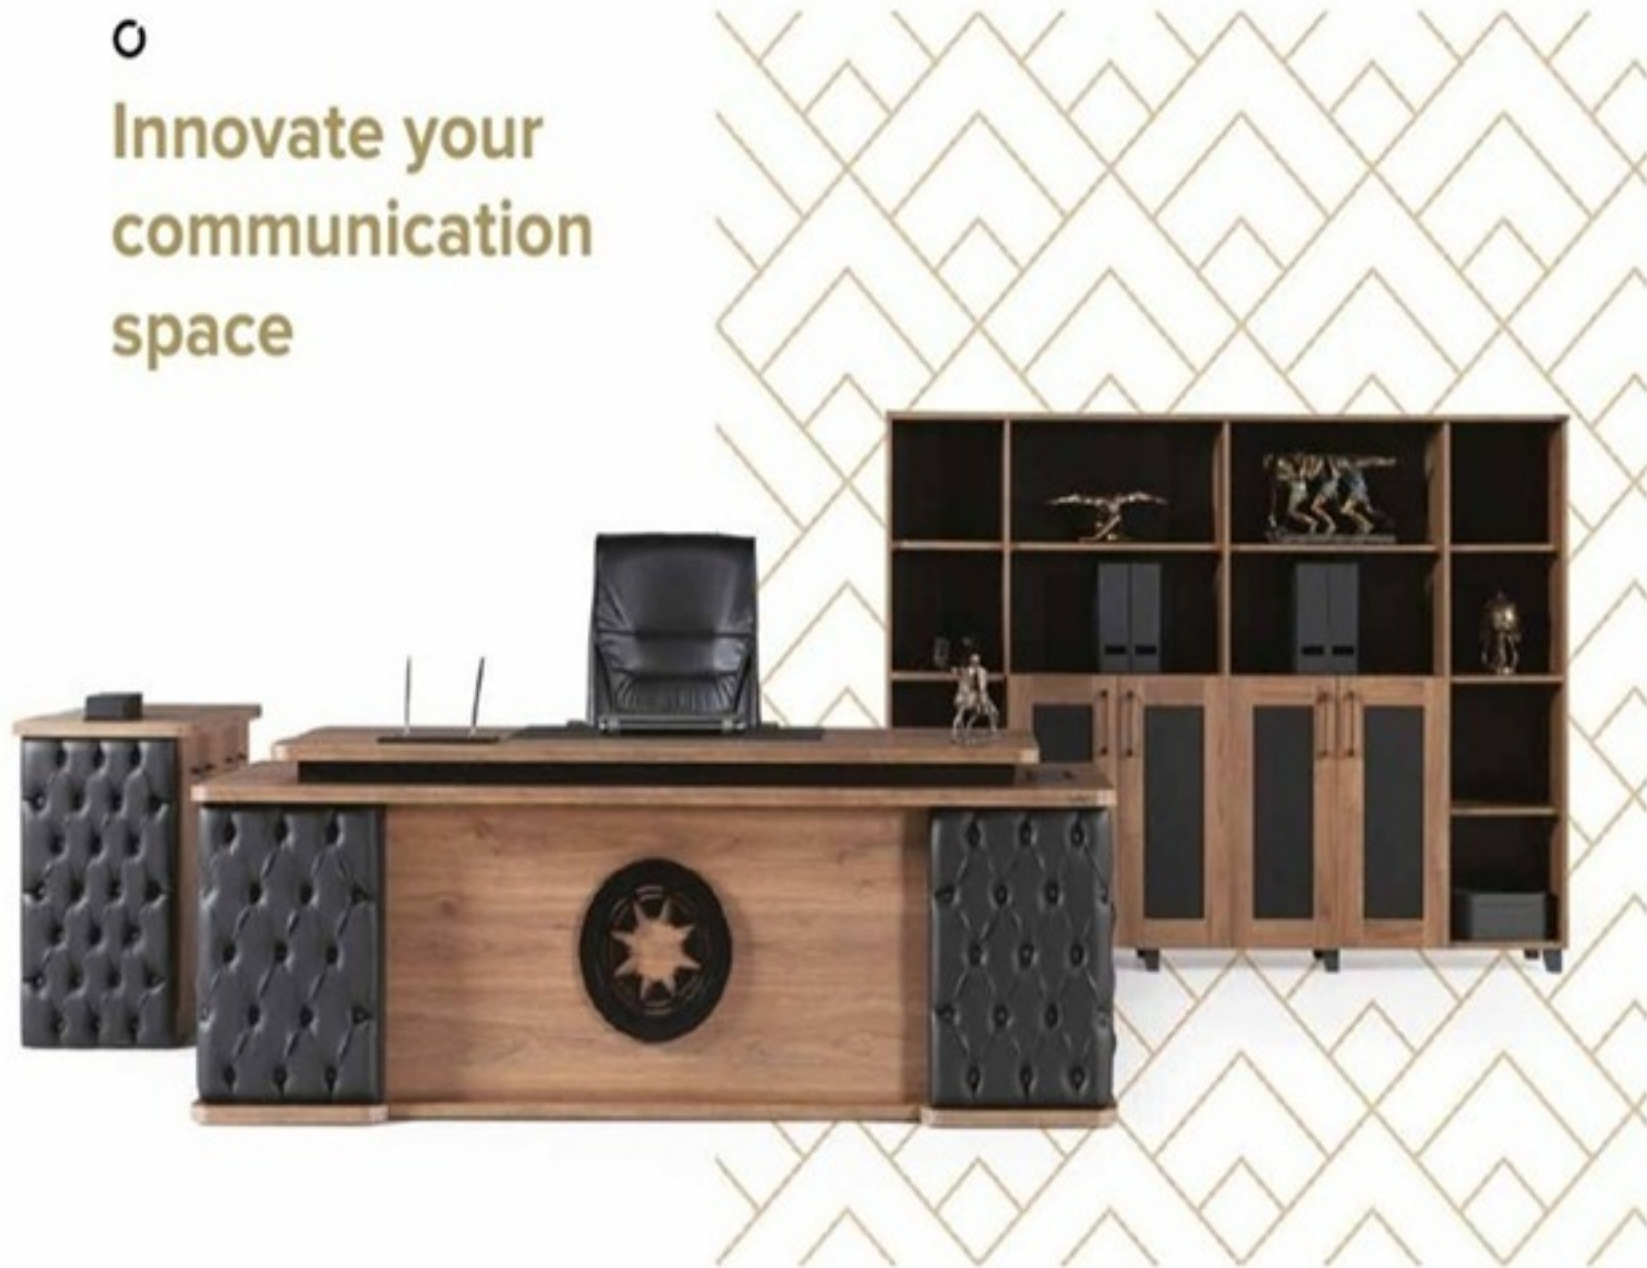

○
Innovate your
communication
space

kozha.