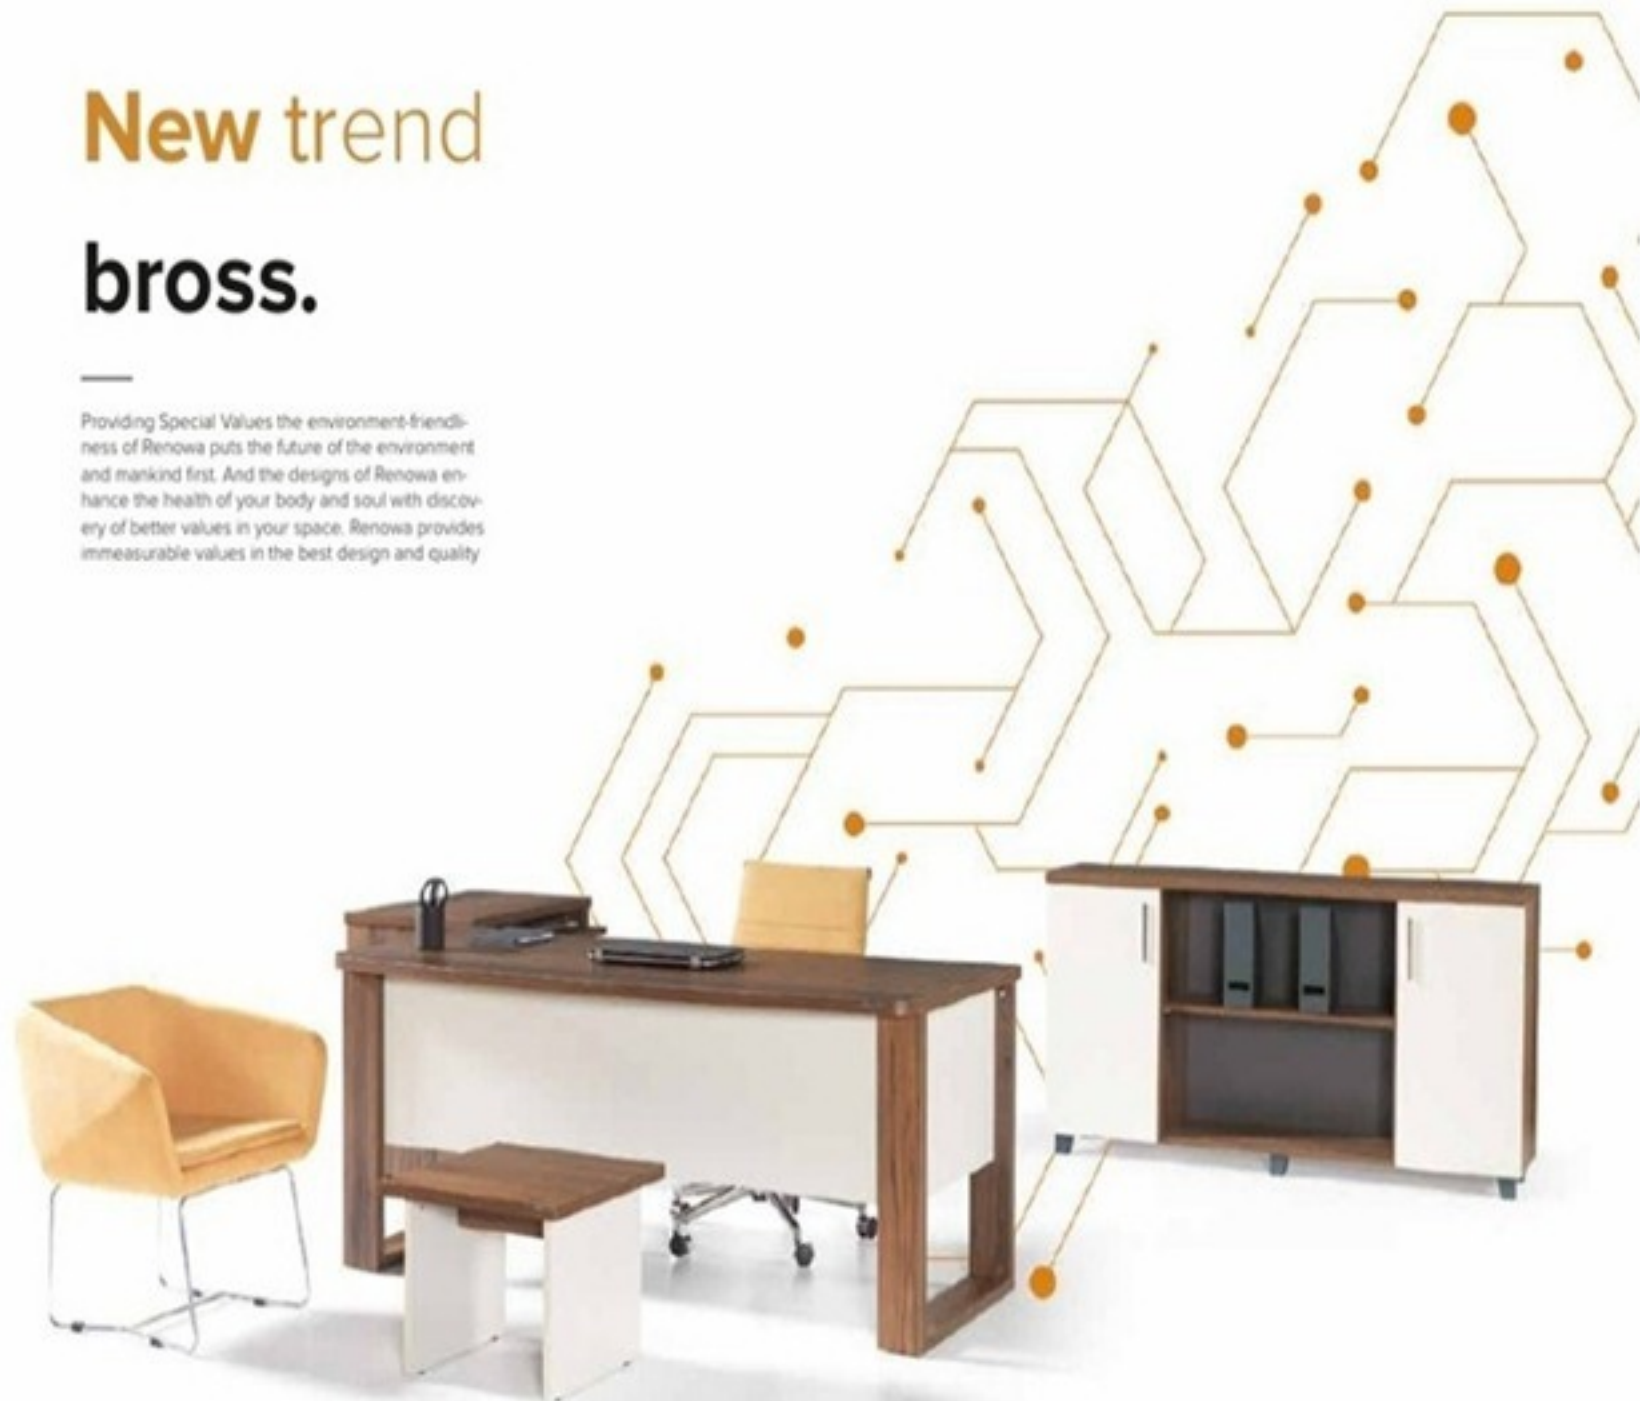

New trend bross.

Providing Special Values the environment-friendliness of Renowa puts the future of the environment and mankind first. And the designs of Renowa enhance the health of your body and soul with discovery of better values in your space. Renowa provides immeasurable values in the best design and quality

COLLECTION WITH UNUSUAL AND ELEGANT LINES.